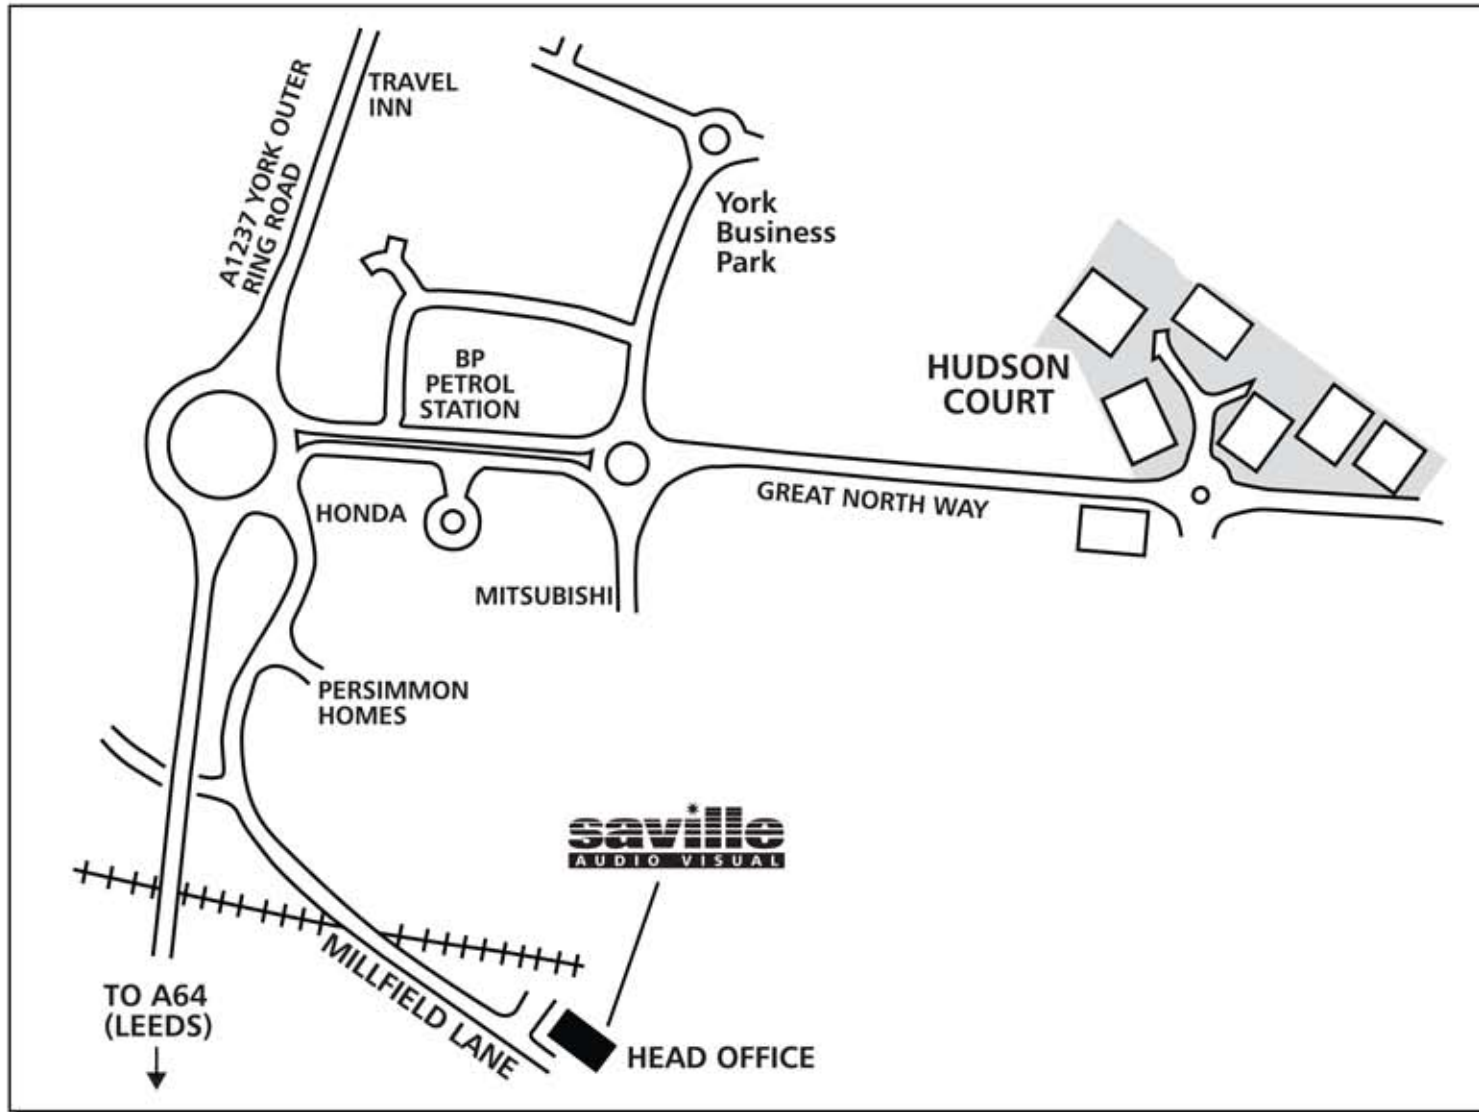

Saville Audio Visual - York

Conference & Live Events / Head Office location map

**Saville Audio Visual
Head Office**
Millfield Lane
Nether Poppleton
York YO26 6PQ

Tel: 01904 782782

Fax: 01904 782700

E-mail: york.hire@saville-av.com