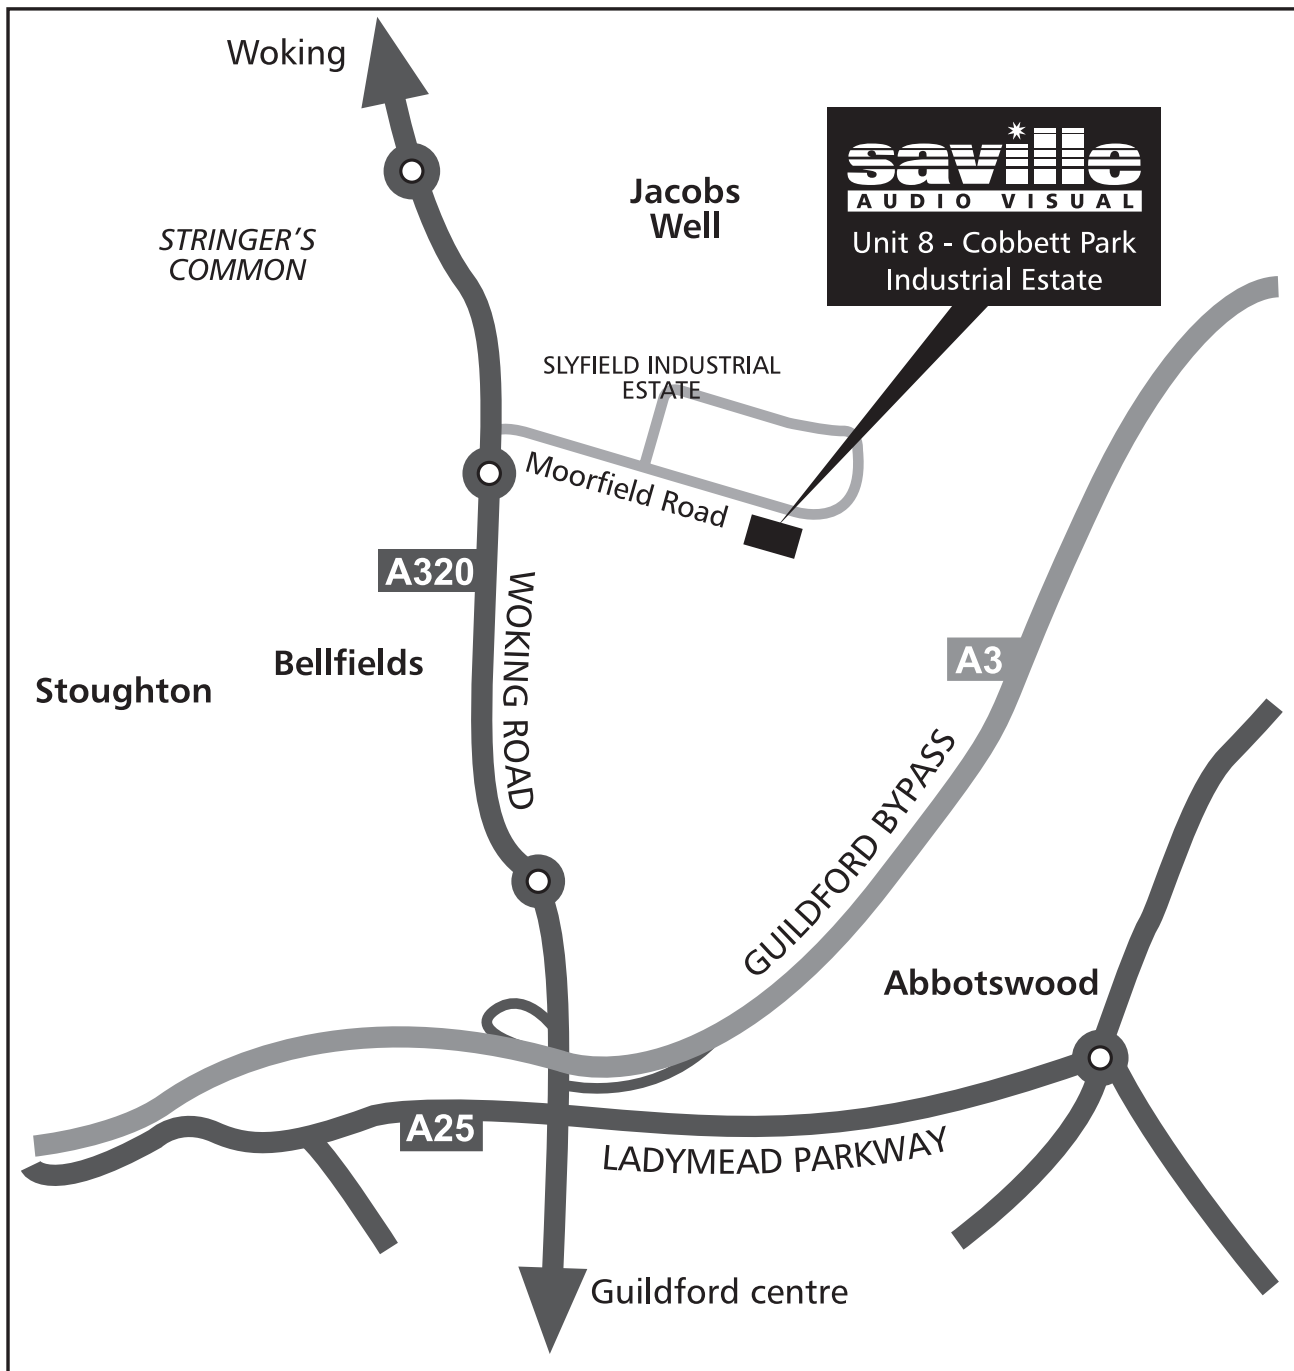

Saville Audio Visual Guildford

Saville Audio Visual
Conference Hire Division
Unit 8, Cobbett Park Industrial Estate
Moorfield Road, Guildford
Surrey GU1 1RU

T: 01483 547990 F: 01483 547999
E: guildford.hire@saville-av.com
www.saville-av.com